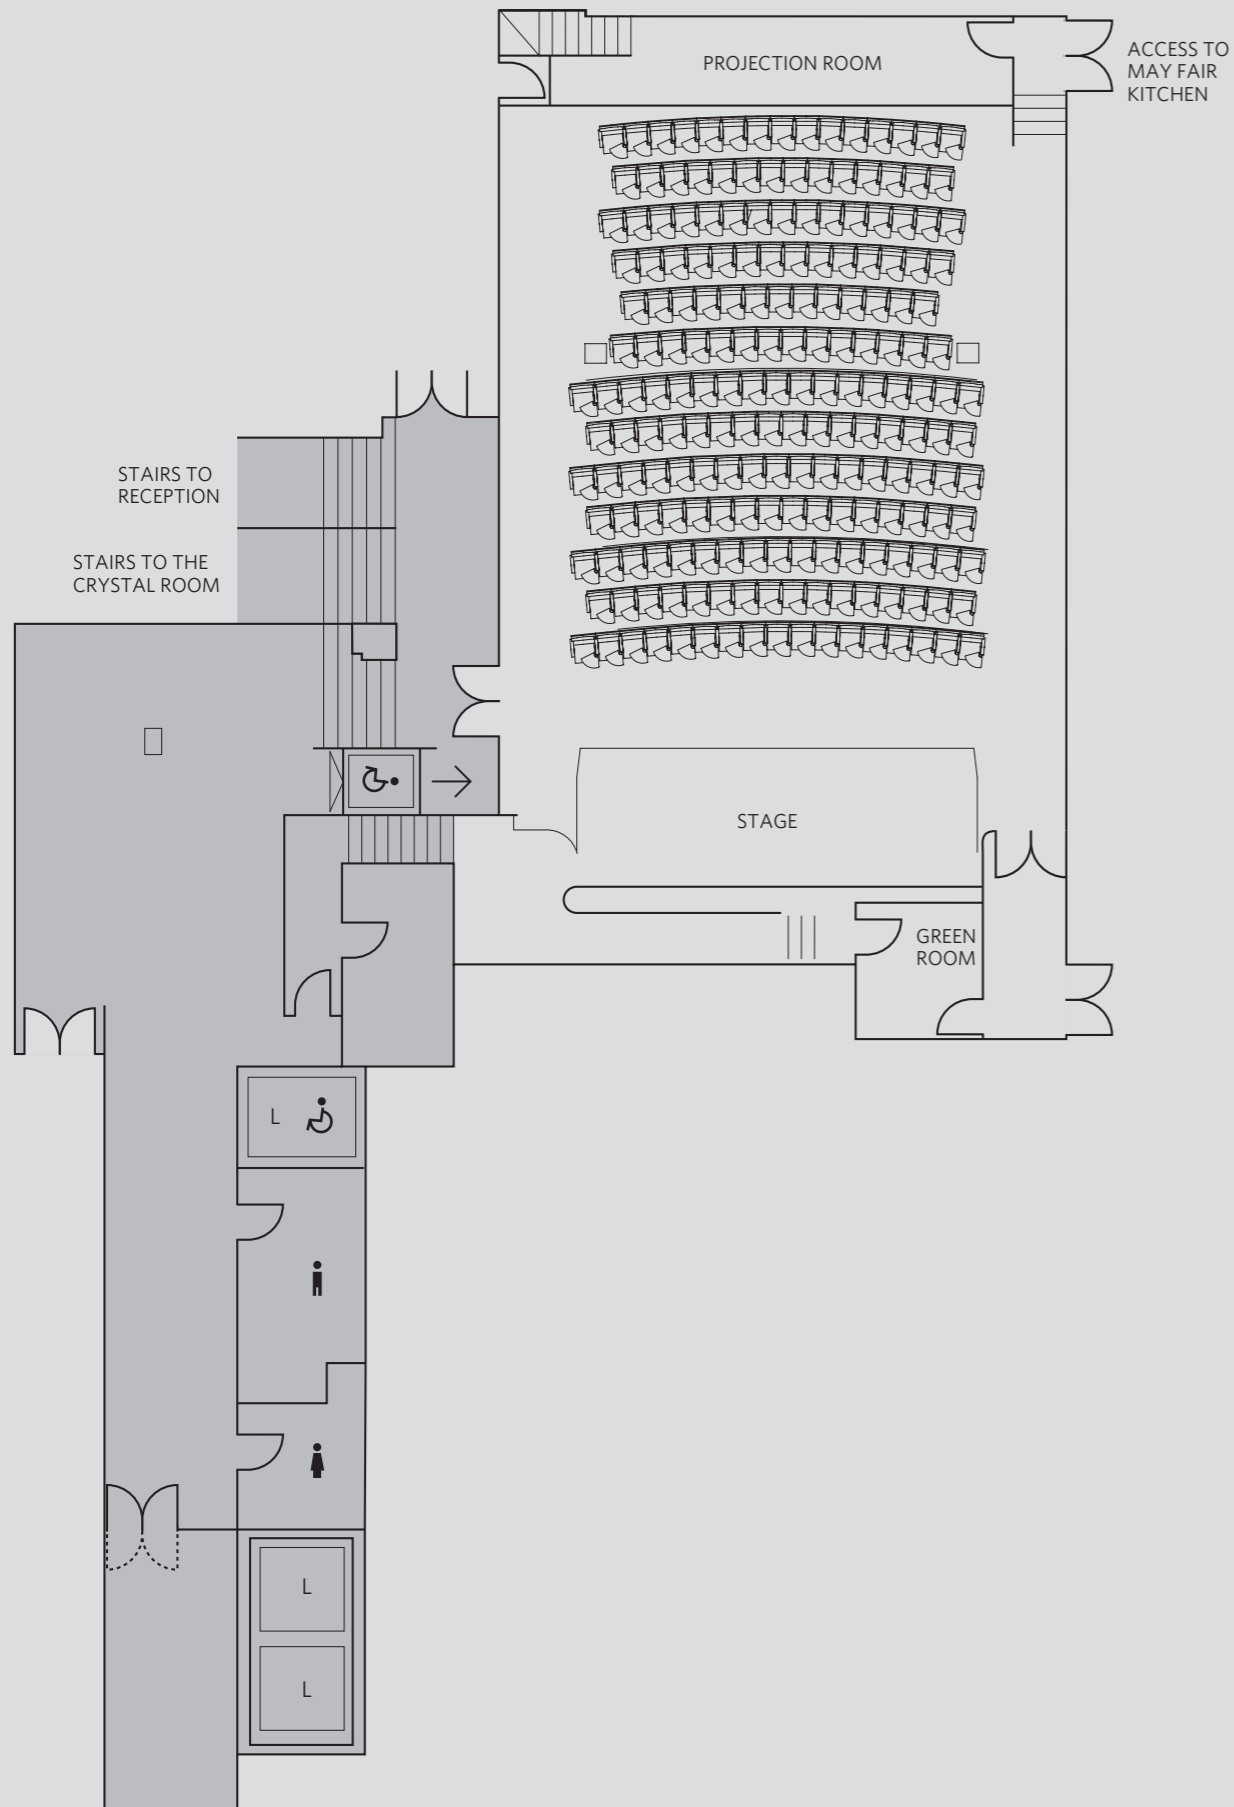

THE MAY FAIR
LONDON

FLOOR PLANS

CRYSTAL ROOM / DANZIGER SUITE
MAY FAIR THEATRE / MEETING AREAS

CRYSTAL ROOM

THE CRYSTAL ROOM OFFERS

- UP TO 300 THEATRE STYLE OR 220 FOR DINNER
- DESIGN FEATURES INCLUDE BRONZE AND LACQUERED WALLS AND A BACCARAT CHANDELIER
- PRIVATE ENTRANCE ON BERKELEY STREET OR VIA MAIN LOBBY PRIVATE BAR
- PRIVATE ACCESS TO MAY FAIR BAR
- PRIVATE CLOAKROOM
- FULLY INTEGRATED AV AND LIGHTING SYSTEM

A. THEATRE STYLE
UP TO 300 SEATS

B. LUNCH/DINNER
UP TO 220 SEATED

DANZIGER SUITE

THE DANZIGER SUITE OFFERS

- UP TO 220 THEATRE STYLE OR 170 FOR DINNER
- LOCATED ADJACENT TO NATURALLY LIT ATRIUM WITH PRIVATE BAR, OPPOSITE BUSINESS CENTRE AND CLOSE TO PRIVATE ROOMS
- FULLY INTEGRATED AV AND LIGHTING SYSTEM

A. THEATRE STYLE
UP TO 220 SEATS

B. LUNCH/DINNER
UP TO 170 SEATS

PRIVATE ROOM 1	L19.8m x W11.1m	600sq.ft
PRIVATE ROOM 2	L8.5m x W5.8m	513sq.ft
PRIVATE ROOM 3	L8.4m x W5.3m	480sq.ft
PRIVATE ROOM 4	L5.5m x W5.7m	336sq.ft
PRIVATE ROOM 5	L7.4m x W5.8m	461sq.ft
PRIVATE ROOM 6	L4m x W4.3m	184sq.ft
PRIVATE ROOM 7	L12.4m x W6.3m	840sq.ft
PRIVATE ROOM 8	L18.9m x W7.2m	1467sq.ft
PRIVATE ROOM 9	L7.8m x W3.6m	303sq.ft
PRIVATE ROOM 10	L4.2m x W3.7m	167sq.ft
PRIVATE ROOM 11	L4m x W4.1m	176sq.ft

MEETINGS AREA

PRIVATE ROOMS OFFER:

- CAPACITIES FROM 6 TO 120
- FULLY INTEGRATED AV SYSTEMS
- NATURAL DAYLIGHT IN THE MAJORITY OF ROOMS
- ALL ROOMS LOCATED TOGETHER AROUND A LARGE CENTRAL BREAKOUT AREA
- INDIVIDUALLY DESIGNED SPACES OFFERING EXCLUSIVE AND DISCREET OPTIONS FOR PRIVATE DINING