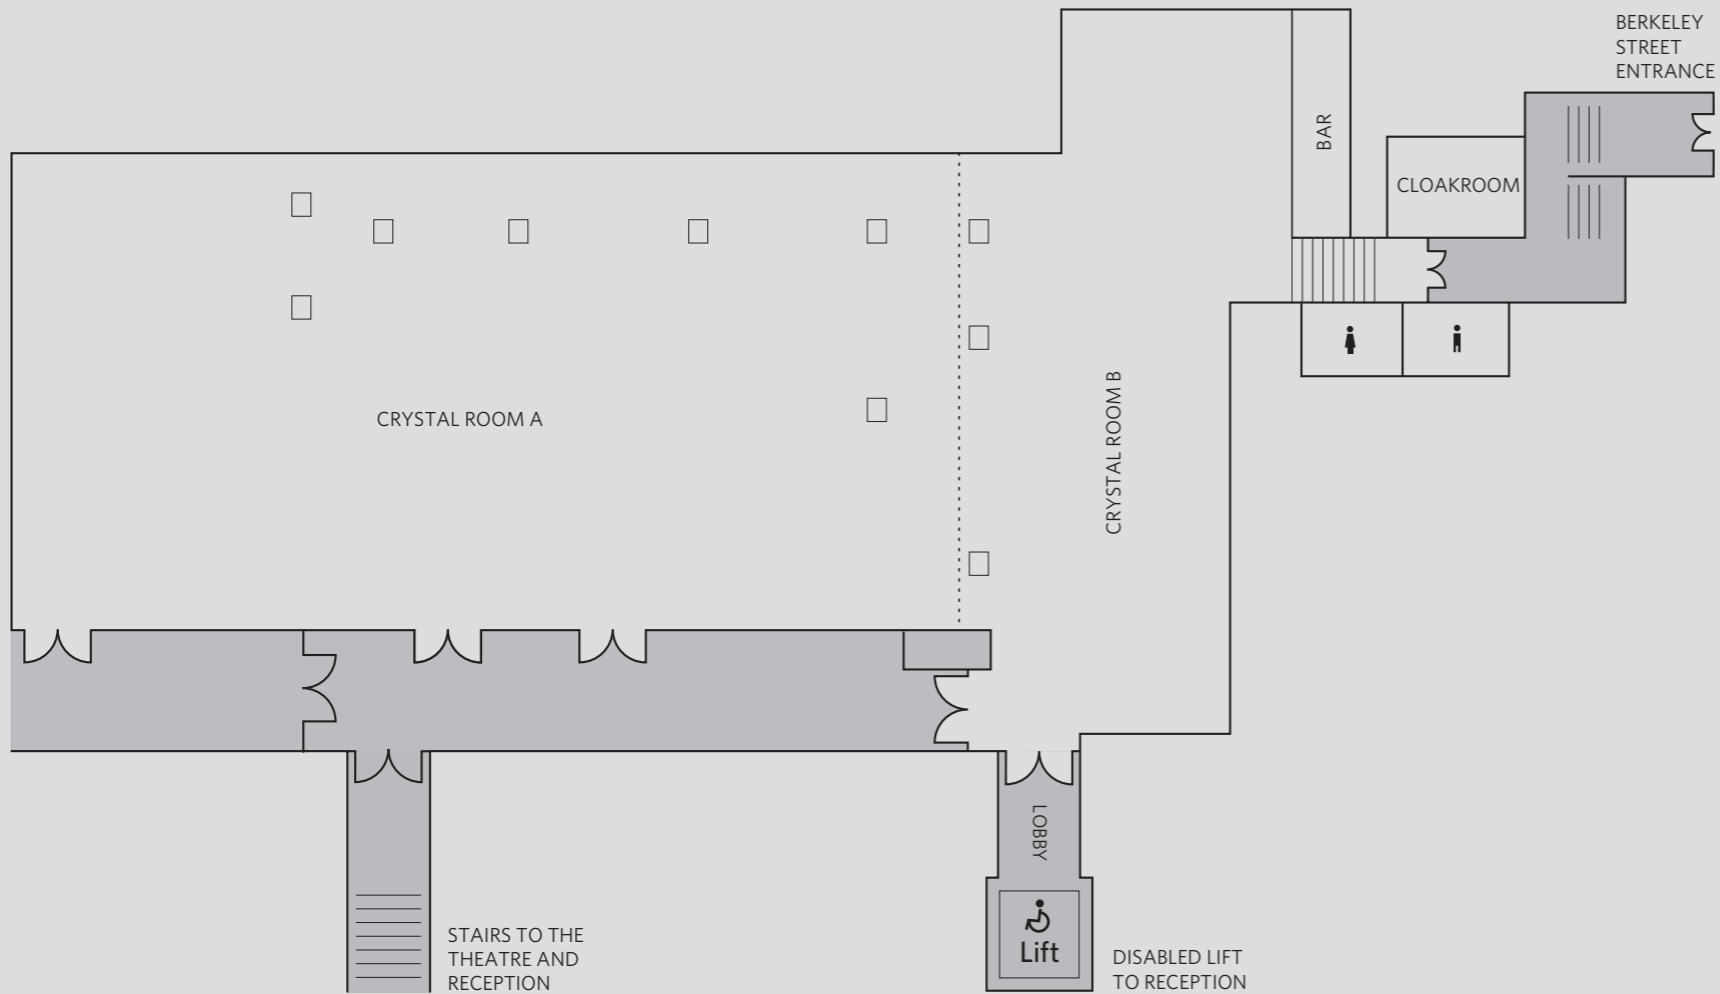

THE MAY FAIR
LONDON

FLOOR PLANS

CRYSTAL ROOM / DANZIGER SUITE
MAY FAIR THEATRE / MEETING AREAS

CRYSTAL ROOM

THE CRYSTAL ROOM OFFERS

- UP TO 300 THEATRE STYLE OR 220 FOR DINNER
- DESIGN FEATURES INCLUDE BRONZE AND LACQUERED WALLS AND A BACCARAT CHANDELIER
- PRIVATE ENTRANCE ON BERKELEY STREET OR VIA MAIN LOBBY PRIVATE BAR
- PRIVATE ACCESS TO MAY FAIR BAR
- PRIVATE CLOAKROOM
- FULLY INTEGRATED AV AND LIGHTING SYSTEM

A. THEATRE STYLE
UP TO 300 SEATS

B. LUNCH/DINNER
UP TO 220 SEATED

DANZIGER SUITE

THE DANZIGER SUITE OFFERS

- UP TO 220 THEATRE STYLE OR 170 FOR DINNER
- LOCATED ADJACENT TO NATURALLY LIT ATRIUM WITH PRIVATE BAR, OPPOSITE BUSINESS CENTRE AND CLOSE TO PRIVATE ROOMS
- FULLY INTEGRATED AV AND LIGHTING SYSTEM

A. THEATRE STYLE
UP TO 220 SEATS

B. LUNCH/DINNER
UP TO 170 SEATS

PRIVATE ROOM 1	L19.8m x W11.1m	600sq.ft
PRIVATE ROOM 2	L8.5m x W5.8m	513sq.ft
PRIVATE ROOM 3	L8.4m x W5.3m	480sq.ft
PRIVATE ROOM 4	L5.5m x W5.7m	336sq.ft
PRIVATE ROOM 5	L7.4m x W5.8m	461sq.ft
PRIVATE ROOM 6	L4m x W4.3m	184sq.ft
PRIVATE ROOM 7	L12.4m x W6.3m	840sq.ft
PRIVATE ROOM 8	L18.9m x W7.2m	1467sq.ft
PRIVATE ROOM 9	L7.8m x W3.6m	303sq.ft
PRIVATE ROOM 10	L4.2m x W3.7m	167sq.ft
PRIVATE ROOM 11	L4m x W4.1m	176sq.ft

MAY FAIR THEATRE

THE MAY FAIR THEATRE OFFERS

- 201 CUSTOM-DESIGNED ITALIAN LEATHER SEATS
- RETRACTING FOLD-OUT DESKS
- SURROUND SOUND WITH THX CERTIFICATION
- 8 X 3.8M ADJUSTABLE SCREEN
- BARCO 2K DIGITAL CINEMA PROJECTOR
- 4 CHANNEL TRANSLATION SYSTEM
- STAGE LIGHTING AND
- CONTROL BOOTH
- REALD 3D