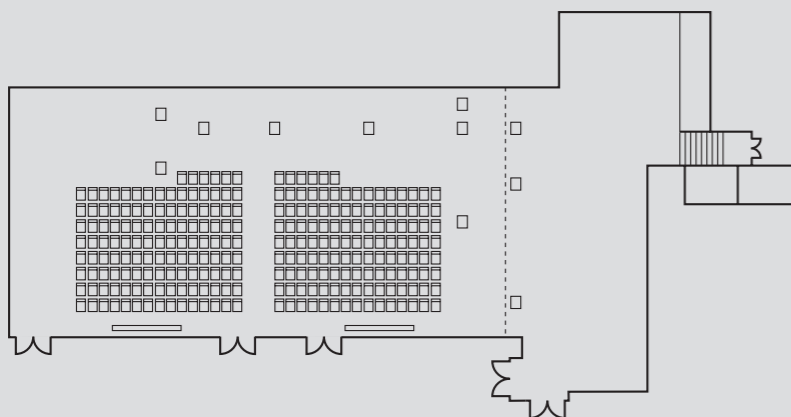

THE MAY FAIR
LONDON

FLOOR PLANS

CRYSTAL ROOM / DANZIGER SUITE
MAY FAIR THEATRE / MEETING AREAS

CRYSTAL ROOM

THE CRYSTAL ROOM OFFERS

- UP TO 300 THEATRE STYLE OR 220 FOR DINNER
- DESIGN FEATURES INCLUDE BRONZE AND LACQUERED WALLS AND A BACCARAT CHANDELIER
- PRIVATE ENTRANCE ON BERKELEY STREET OR VIA MAIN LOBBY PRIVATE BAR
- PRIVATE ACCESS TO MAY FAIR BAR
- PRIVATE CLOAKROOM
- FULLY INTEGRATED AV AND LIGHTING SYSTEM

A. THEATRE STYLE
UP TO 300 SEATS

B. LUNCH/DINNER
UP TO 220 SEATED

DANZIGER SUITE

THE DANZIGER SUITE OFFERS

- UP TO 220 THEATRE STYLE OR 170 FOR DINNER
- LOCATED ADJACENT TO NATURALLY LIT ATRIUM WITH PRIVATE BAR, OPPOSITE BUSINESS CENTRE AND CLOSE TO PRIVATE ROOMS
- FULLY INTEGRATED AV AND LIGHTING SYSTEM

A. THEATRE STYLE
UP TO 220 SEATS

B. LUNCH/DINNER
UP TO 170 SEATS

PRIVATE ROOM 1	L19.8m x W11.1m	600sq.ft
PRIVATE ROOM 2	L8.5m x W5.8m	513sq.ft
PRIVATE ROOM 3	L8.4m x W5.3m	480sq.ft
PRIVATE ROOM 4	L5.5m x W5.7m	336sq.ft
PRIVATE ROOM 5	L7.4m x W5.8m	461sq.ft
PRIVATE ROOM 6	L4m x W4.3m	184sq.ft
PRIVATE ROOM 7	L12.4m x W6.3m	840sq.ft
PRIVATE ROOM 8	L18.9m x W7.2m	1467sq.ft
PRIVATE ROOM 9	L7.8m x W3.6m	303sq.ft
PRIVATE ROOM 10	L4.2m x W3.7m	167sq.ft
PRIVATE ROOM 11	L4m x W4.1m	176sq.ft

MEETINGS AREA

PRIVATE ROOMS OFFER:

- CAPACITIES FROM 6 TO 120
- FULLY INTEGRATED AV SYSTEMS
- NATURAL DAYLIGHT IN THE MAJORITY OF ROOMS
- ALL ROOMS LOCATED TOGETHER AROUND A LARGE CENTRAL BREAKOUT AREA
- INDIVIDUALLY DESIGNED SPACES OFFERING EXCLUSIVE AND DISCREET OPTIONS FOR PRIVATE DINING