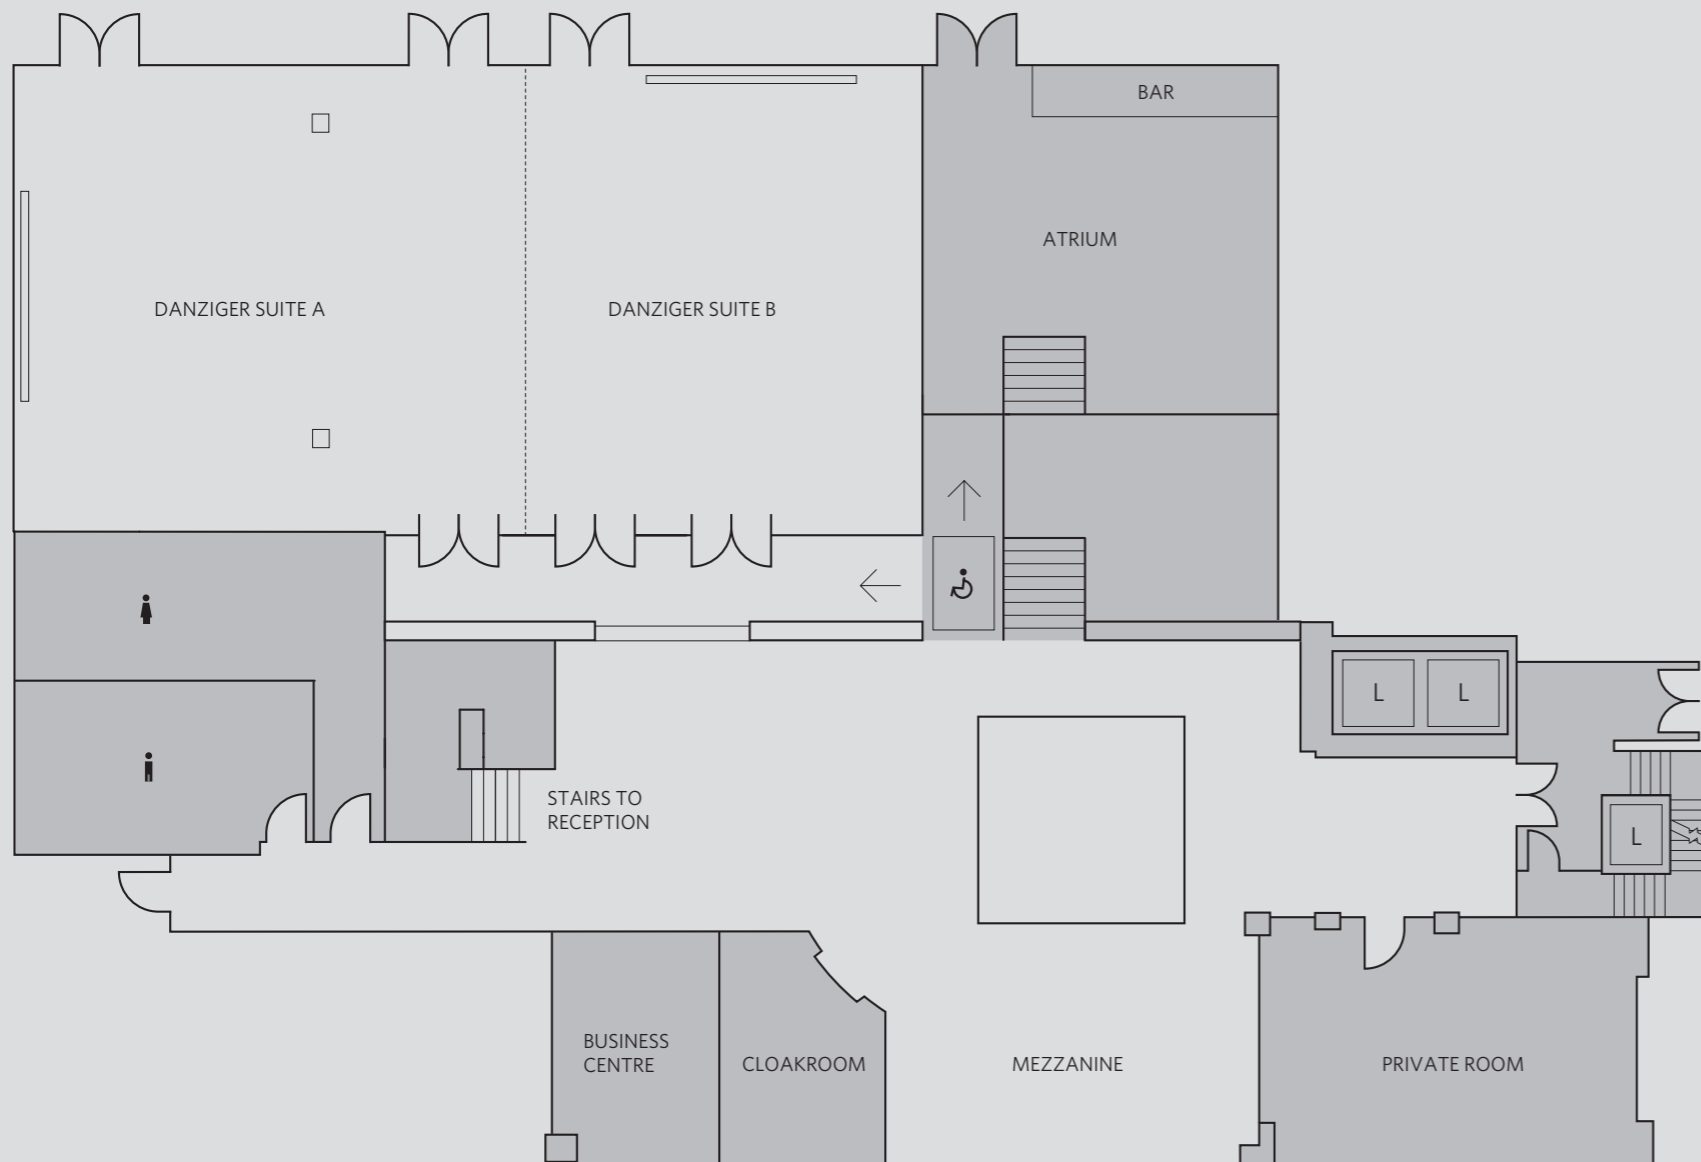

THE MAY FAIR
LONDON

FLOOR PLANS

CRYSTAL ROOM / DANZIGER SUITE
MAY FAIR THEATRE / MEETING AREAS

CRYSTAL ROOM

THE CRYSTAL ROOM OFFERS

- UP TO 300 THEATRE STYLE OR 220 FOR DINNER
- DESIGN FEATURES INCLUDE BRONZE AND LACQUERED WALLS AND A BACCARAT CHANDELIER
- PRIVATE ENTRANCE ON BERKELEY STREET OR VIA MAIN LOBBY PRIVATE BAR
- PRIVATE ACCESS TO MAY FAIR BAR
- PRIVATE CLOAKROOM
- FULLY INTEGRATED AV AND LIGHTING SYSTEM

A. THEATRE STYLE
UP TO 300 SEATS

B. LUNCH/DINNER
UP TO 220 SEATED

DANZIGER SUITE

THE DANZIGER SUITE OFFERS

- UP TO 220 THEATRE STYLE OR 170 FOR DINNER
- LOCATED ADJACENT TO NATURALLY LIT ATRIUM WITH PRIVATE BAR, OPPOSITE BUSINESS CENTRE AND CLOSE TO PRIVATE ROOMS
- FULLY INTEGRATED AV AND LIGHTING SYSTEM

A. THEATRE STYLE
UP TO 220 SEATS

B. LUNCH/DINNER
UP TO 170 SEATS

PRIVATE ROOM 1	L19.8m x W11.1m	600sq.ft
PRIVATE ROOM 2	L8.5m x W5.8m	513sq.ft
PRIVATE ROOM 3	L8.4m x W5.3m	480sq.ft
PRIVATE ROOM 4	L5.5m x W5.7m	336sq.ft
PRIVATE ROOM 5	L7.4m x W5.8m	461sq.ft
PRIVATE ROOM 6	L4m x W4.3m	184sq.ft
PRIVATE ROOM 7	L12.4m x W6.3m	840sq.ft
PRIVATE ROOM 8	L18.9m x W7.2m	1467sq.ft
PRIVATE ROOM 9	L7.8m x W3.6m	303sq.ft
PRIVATE ROOM 10	L4.2m x W3.7m	167sq.ft
PRIVATE ROOM 11	L4m x W4.1m	176sq.ft

MEETINGS AREA

PRIVATE ROOMS OFFER:

- CAPACITIES FROM 6 TO 120
- FULLY INTEGRATED AV SYSTEMS
- NATURAL DAYLIGHT IN THE MAJORITY OF ROOMS
- ALL ROOMS LOCATED TOGETHER AROUND A LARGE CENTRAL BREAKOUT AREA
- INDIVIDUALLY DESIGNED SPACES OFFERING EXCLUSIVE AND DISCREET OPTIONS FOR PRIVATE DINING