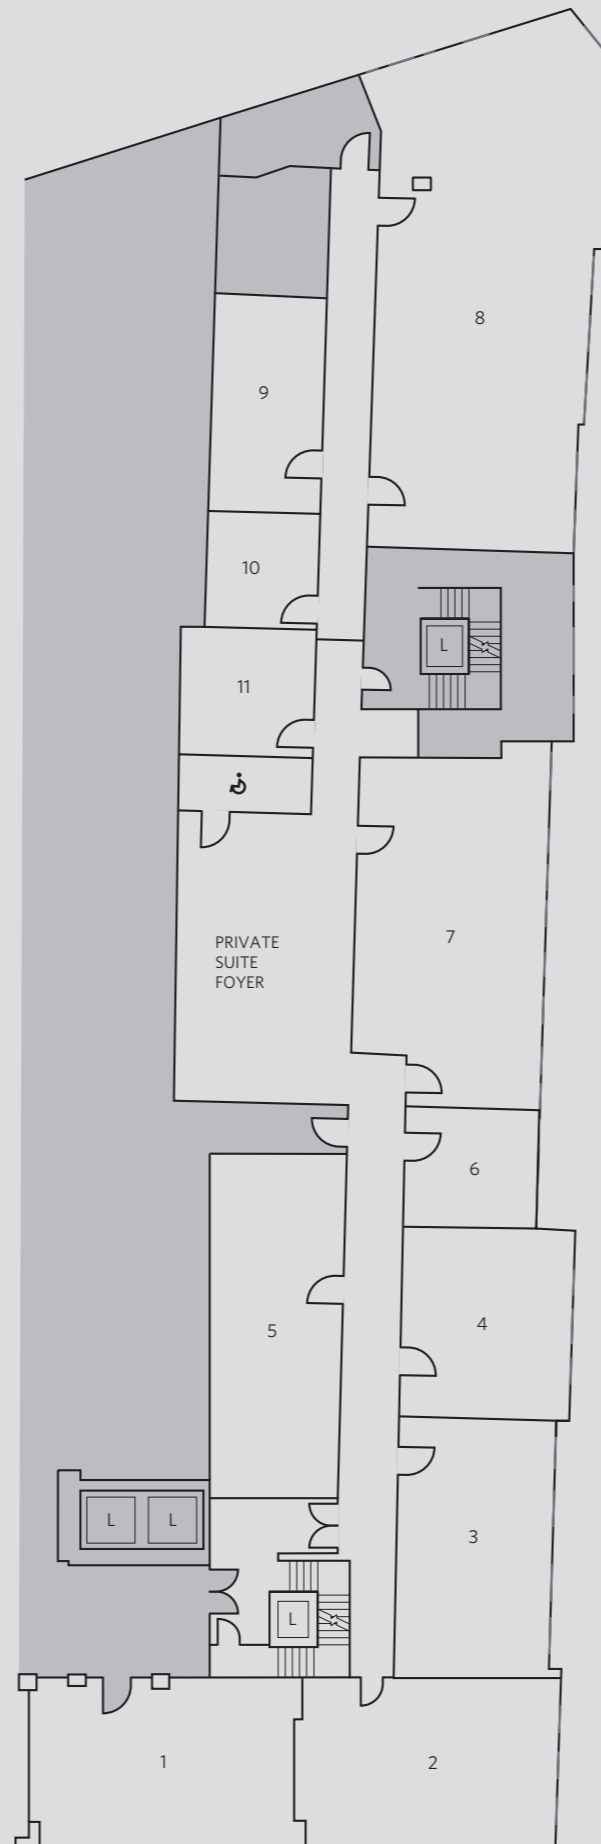

THE MAY FAIR
LONDON

FLOOR PLANS

CRYSTAL ROOM / DANZIGER SUITE
MAY FAIR THEATRE / MEETING AREAS

CRYSTAL ROOM

THE CRYSTAL ROOM OFFERS

- UP TO 300 THEATRE STYLE OR 220 FOR DINNER
- DESIGN FEATURES INCLUDE BRONZE AND LACQUERED WALLS AND A BACCARAT CHANDELIER
- PRIVATE ENTRANCE ON BERKELEY STREET OR VIA MAIN LOBBY PRIVATE BAR
- PRIVATE ACCESS TO MAY FAIR BAR
- PRIVATE CLOAKROOM
- FULLY INTEGRATED AV AND LIGHTING SYSTEM

A. THEATRE STYLE
UP TO 300 SEATS

B. LUNCH/DINNER
UP TO 220 SEATED

DANZIGER SUITE

THE DANZIGER SUITE OFFERS

- UP TO 220 THEATRE STYLE OR 170 FOR DINNER
- LOCATED ADJACENT TO NATURALLY LIT ATRIUM WITH PRIVATE BAR, OPPOSITE BUSINESS CENTRE AND CLOSE TO PRIVATE ROOMS
- FULLY INTEGRATED AV AND LIGHTING SYSTEM

A. THEATRE STYLE
UP TO 220 SEATS

B. LUNCH/DINNER
UP TO 170 SEATS

PRIVATE ROOM 1	L19.8m x W11.1m	600sq.ft
PRIVATE ROOM 2	L8.5m x W5.8m	513sq.ft
PRIVATE ROOM 3	L8.4m x W5.3m	480sq.ft
PRIVATE ROOM 4	L5.5m x W5.7m	336sq.ft
PRIVATE ROOM 5	L7.4m x W5.8m	461sq.ft
PRIVATE ROOM 6	L4m x W4.3m	184sq.ft
PRIVATE ROOM 7	L12.4m x W6.3m	840sq.ft
PRIVATE ROOM 8	L18.9m x W7.2m	1467sq.ft
PRIVATE ROOM 9	L7.8m x W3.6m	303sq.ft
PRIVATE ROOM 10	L4.2m x W3.7m	167sq.ft
PRIVATE ROOM 11	L4m x W4.1m	176sq.ft

MEETINGS AREA

PRIVATE ROOMS OFFER:

- CAPACITIES FROM 6 TO 120
- FULLY INTEGRATED AV SYSTEMS
- NATURAL DAYLIGHT IN THE MAJORITY OF ROOMS
- ALL ROOMS LOCATED TOGETHER AROUND A LARGE CENTRAL BREAKOUT AREA
- INDIVIDUALLY DESIGNED SPACES OFFERING EXCLUSIVE AND DISCREET OPTIONS FOR PRIVATE DINING