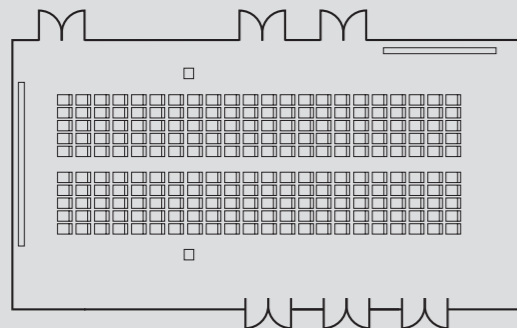

THE MAY FAIR
LONDON

FLOOR PLANS

CRYSTAL ROOM / DANZIGER SUITE
MAY FAIR THEATRE / MEETING AREAS

CRYSTAL ROOM

THE CRYSTAL ROOM OFFERS

- UP TO 300 THEATRE STYLE OR 220 FOR DINNER
- DESIGN FEATURES INCLUDE BRONZE AND LACQUERED WALLS AND A BACCARAT CHANDELIER
- PRIVATE ENTRANCE ON BERKELEY STREET OR VIA MAIN LOBBY PRIVATE BAR
- PRIVATE ACCESS TO MAY FAIR BAR
- PRIVATE CLOAKROOM
- FULLY INTEGRATED AV AND LIGHTING SYSTEM

A. THEATRE STYLE
UP TO 300 SEATS

B. LUNCH/DINNER
UP TO 220 SEATED

DANZIGER SUITE

THE DANZIGER SUITE OFFERS

- UP TO 220 THEATRE STYLE OR 170 FOR DINNER
- LOCATED ADJACENT TO NATURALLY LIT ATRIUM WITH PRIVATE BAR, OPPOSITE BUSINESS CENTRE AND CLOSE TO PRIVATE ROOMS
- FULLY INTEGRATED AV AND LIGHTING SYSTEM

A. THEATRE STYLE
UP TO 220 SEATS

B. LUNCH/DINNER
UP TO 170 SEATS

PRIVATE ROOM 1	L19.8m x W11.1m	600sq.ft
PRIVATE ROOM 2	L8.5m x W5.8m	513sq.ft
PRIVATE ROOM 3	L8.4m x W5.3m	480sq.ft
PRIVATE ROOM 4	L5.5m x W5.7m	336sq.ft
PRIVATE ROOM 5	L7.4m x W5.8m	461sq.ft
PRIVATE ROOM 6	L4m x W4.3m	184sq.ft
PRIVATE ROOM 7	L12.4m x W6.3m	840sq.ft
PRIVATE ROOM 8	L18.9m x W7.2m	1467sq.ft
PRIVATE ROOM 9	L7.8m x W3.6m	303sq.ft
PRIVATE ROOM 10	L4.2m x W3.7m	167sq.ft
PRIVATE ROOM 11	L4m x W4.1m	176sq.ft

MEETINGS AREA

PRIVATE ROOMS OFFER:

- CAPACITIES FROM 6 TO 120
- FULLY INTEGRATED AV SYSTEMS
- NATURAL DAYLIGHT IN THE MAJORITY OF ROOMS
- ALL ROOMS LOCATED TOGETHER AROUND A LARGE CENTRAL BREAKOUT AREA
- INDIVIDUALLY DESIGNED SPACES OFFERING EXCLUSIVE AND DISCREET OPTIONS FOR PRIVATE DINING